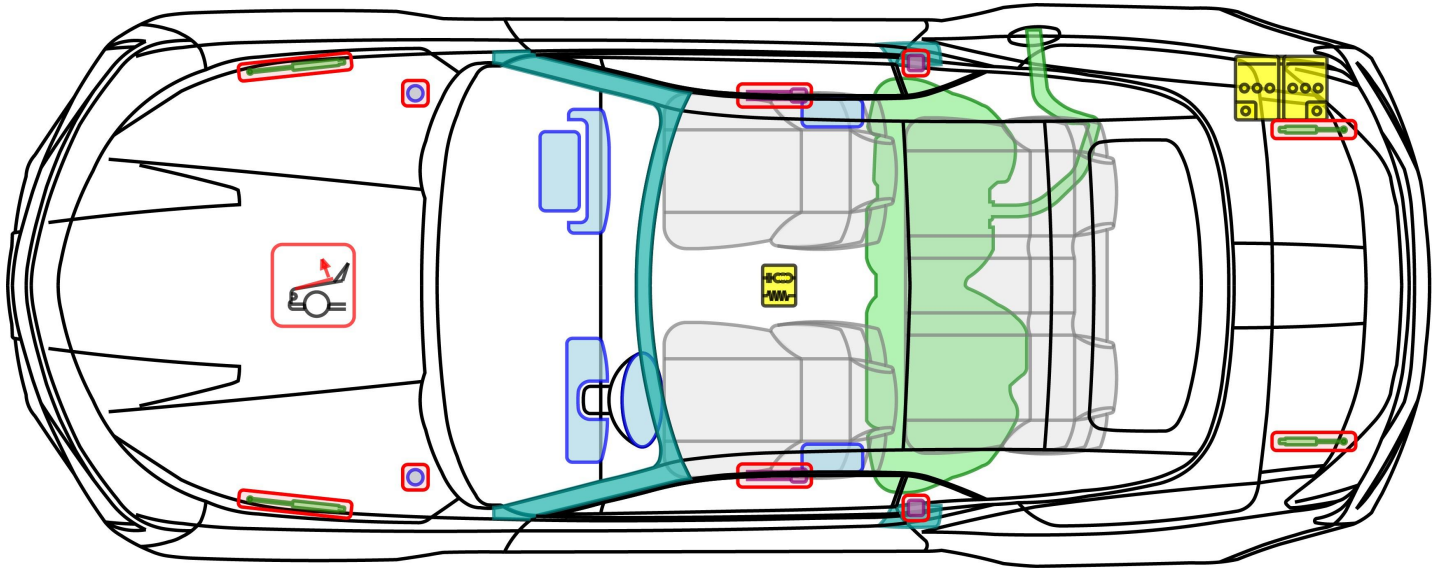

Camaro

Convertible

Year of production 2016 →

Legend

	Airbag		Stored gas inflator		Seat belt pretensioner		SRS control unit		Pedestrian protection active system
			Gas strut / Preloaded spring		High strength zone				
	Battery low voltage				Fuel tank				