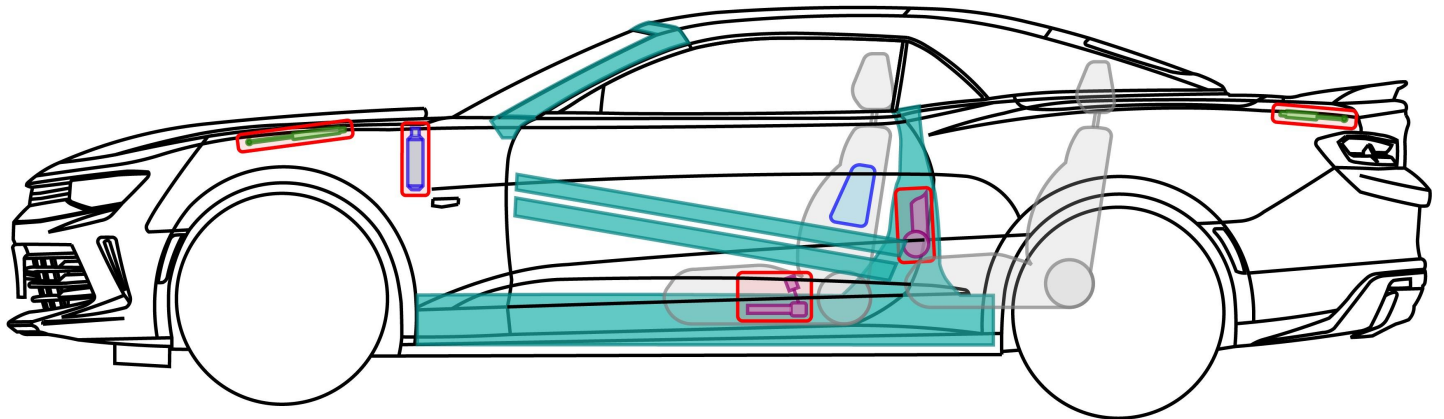

Camaro

Convertible

Year of production 2016 →

Legend

	Airbag		Stored gas inflator		Seat belt pretensioner		SRS control unit		Pedestrian protection active system
			Gas strut / Preloaded spring		High strength zone				
	Battery low voltage				Fuel tank				